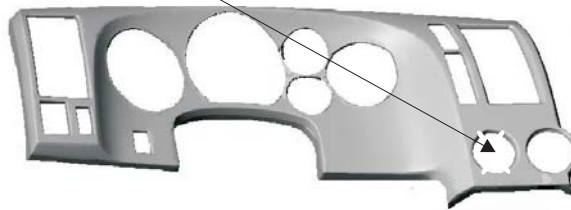

2008 Sequoia Burlwood Molded Dash Applique

Molded Dash Applique
MAIN IP

Part# 00016-0C810-IP (4-Wheel Drive)

Part# 00016-0C820-IP (2-Wheel Drive)

Molded Dash Applique
Center Console
(Bucket Seat)
Part# 00016-0C810-CC

Molded Dash Applique
Driver Front Door
(Fits: Sequoia, Double Cab
& Crew Max)
Part# 00016-0C810-DF

Molded Dash Applique
Driver Front Door
(Fits: Sequoia, Double Cab
& Crew Max)
Part# 00016-0C810-PF

Molded Dash Applique
Driver Rear Door
(Fits: Sequoia & Crew Max)
Part# 00016-0C810-DR

Molded Dash Applique
Passenger Rear Door
(Fits: Sequoia & Crew Max)
Part# 00016-0C810-PR

Part Number	Color
00016-0C820	SEQUOIA DASH APPLIQUE: 2-Wheel Drive
00016-0C810	SEQUOIA DASH APPLIQUE: 4-Wheel Drive